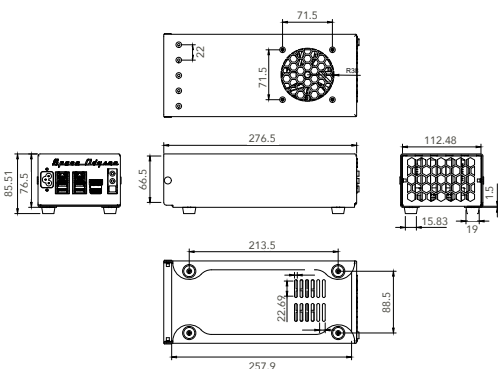

DIMENSIONS

IN THE BOX

- 1 Space Odysee
- 5 Hard drives
- 1 Power Cable (EU or USA)
- 1 Quick Start Guide
- 1 Product Manual (PDF)
- 1 Package of Screws
- 1 Screw driver